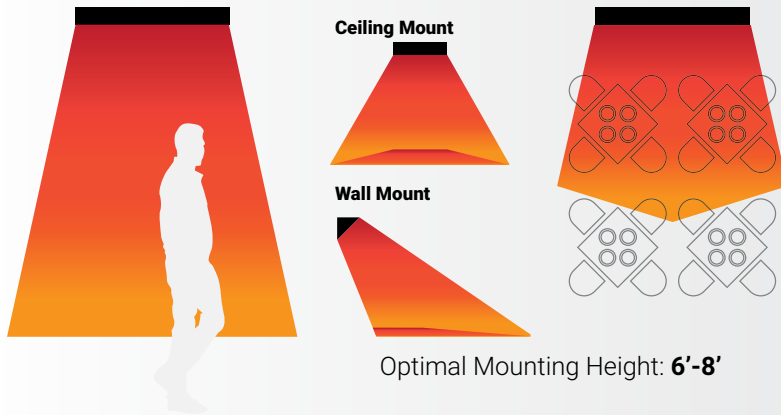

Project _____

Type _____ Date _____

Address _____

Company _____

EF15 Series

Color Options

FEATURES

Designed using a mix of functionality and style, these 1500-watt heaters use quartz heating elements and include 6-inch wall/ceiling brackets. The heating range for the Eurofase 39-inch 1500-Watt Single Element heater is approximately 5 feet x 6 feet (30sqft). These heaters are ideal for indoor spaces.

HEAT COVERAGE AREA: 5'x6' (30 sq.ft.)

SPECIFICATIONS

WATTAGE	1500 Watts
FAMILY/ SERIES	EF15
VOLTAGE RATING	120V
TOTAL AMPS	12.5A
FINISH	Black, Stainless Steel, White, Custom
CONSTRUCTION	Stainless Steel (304 SS)
HEATING AREA (Approximate)	5'x6' (30 sq.ft.)
COMPATIBLE ELEMENTS	EF15120E
MOUNTING OPTIONS	Wall/ Ceiling/ Flush*/ Pole
MOUNTING ANGLE (Wall/Ceiling)	30°/45°
MOUNTING ANGLE (Pole)	0°/15°/30°/45°/60°
LENGTH	39.37"
HEIGHT	8.1875"
DEPTH(With 6.36"Brackets)	9.36" (6.36"+3")
WEIGHT	9.4 LBS
INFRARED HEAT TECHNOLOGY	MEDIUM WAVE
IPX RATING	IPX4
WARRANTY	3 year

Actual output wattage ranging 90% to 105% of the rated output wattage.
* The Eurofase Heating decor plate is NOT compatible with this flush mount installation.

SPECIFICATION GUIDE

WATTAGE	CODE	VOLTAGE	CODE	FINISH	CODE	DECOR PLATE*	DECOR PLATE CODE
1500W	EF15	120V	120	STAINLESS STEEL	S	CHEVRON	1
				BLACK	B	CLOVER	2
				WHITE	W	MASON	3
				CUSTOM	CS (RAL#)	ASTRA	4
						BRIX	5
						STELLA	6
						ADMIRAL	7