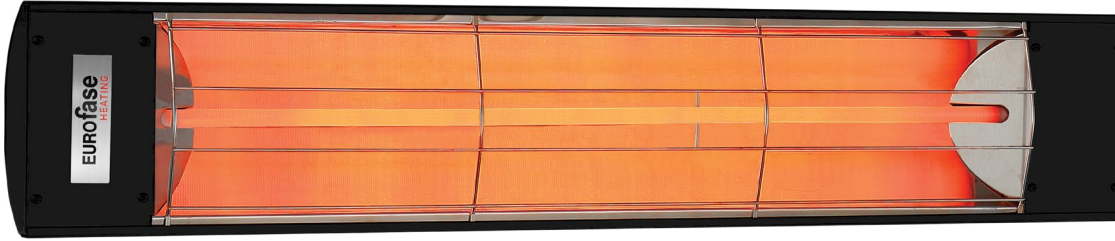

Project _____

Type _____ Date _____

Address _____

Company _____

EF15 Series

Color Options

FEATURES

Designed using a mix of functionality and style, these 1500-watt heaters use quartz heating elements and include 6-inch wall/ceiling brackets. The heating range for the Eurofase 39-inch 1500-Watt Single Element heater is approximately 5 feet x 6 feet (30sqft). These heaters are ideal for indoor spaces.

HEAT COVERAGE AREA: 5'x6' (30 sq.ft.)

SPECIFICATIONS

WATTAGE	1500 Watts
FAMILY/ SERIES	EF15
VOLTAGE RATING	120V
TOTAL AMPS	12.5A
FINISH	Black, Stainless Steel, White, Custom
CONSTRUCTION	Stainless Steel (304 SS)
HEATING AREA (Approximate)	5'x6' (30 sq.ft.)
COMPATIBLE ELEMENTS	EF15120E
MOUNTING OPTIONS	Wall/ Ceiling/ Flush*/ Pole
MOUNTING ANGLE (Wall/Ceiling)	30°/45°
MOUNTING ANGLE (Pole)	0°/15°/30°/45°/60°
LENGTH	39.37"
HEIGHT	8.1875"
DEPTH(With 6.36"Brackets)	9.36" (6.36"+3")
WEIGHT	9.4 LBS
INFRARED HEAT TECHNOLOGY	MEDIUM WAVE
IPX RATING	IPX4
WARRANTY	3 year

Actual output wattage ranging 90% to 105% of the rated output wattage.
* The Eurofase Heating decor plate is NOT compatible with this flush mount installation.

SPECIFICATION GUIDE

WATTAGE	CODE	VOLTAGE	CODE	FINISH	CODE	DECOR PLATE*	DECOR PLATE CODE
1500W	EF15	120V	120	STAINLESS STEEL	S	CHEVRON	1
				BLACK	B	CLOVER	2
				WHITE	W	MASON	3
				CUSTOM	CS (RAL#)	ASTRA	4
						BRIX	5
						STELLA	6
						ADMIRAL	7