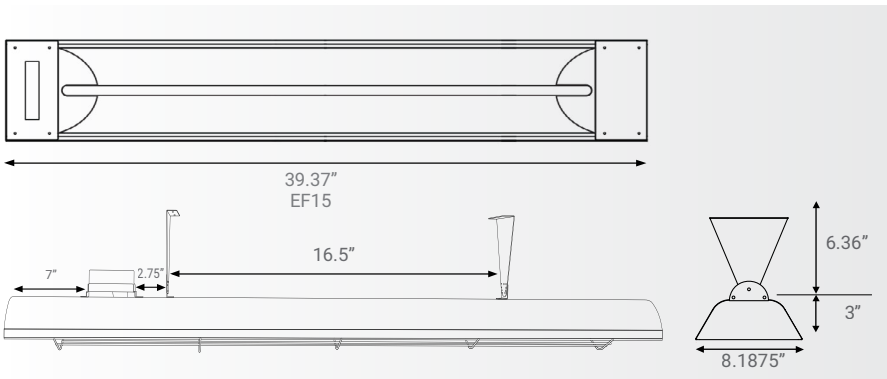

Project _____

Type _____ Date _____

Address _____

Company _____

EF15 Series

Color Options

FEATURES

Designed using a mix of functionality and style, these 1500-watt heaters use quartz heating elements and include 6-inch wall/ceiling brackets. The heating range for the Eurofase 39-inch 1500-Watt Single Element heater is approximately 5 feet x 6 feet (30sqft). These heaters are ideal for indoor spaces.

HEAT COVERAGE AREA: 5'x6' (30 sq.ft.)

SPECIFICATIONS

WATTAGE	1500 Watts
FAMILY/ SERIES	EF15
VOLTAGE RATING	120V
TOTAL AMPS	12.5A
FINISH	Black, Stainless Steel, White, Custom
CONSTRUCTION	Stainless Steel (304 SS)
HEATING AREA (Approximate)	5'x6' (30 sq.ft.)
COMPATIBLE ELEMENTS	EF15120E
MOUNTING OPTIONS	Wall/ Ceiling/ Flush*/ Pole
MOUNTING ANGLE (Wall/Ceiling)	30°/45°
MOUNTING ANGLE (Pole)	0°/15°/30°/45°/60°
LENGTH	39.37"
HEIGHT	8.1875"
DEPTH(With 6.36"Brackets)	9.36" (6.36"+3")
WEIGHT	9.4 LBS
INFRARED HEAT TECHNOLOGY	MEDIUM WAVE
IPX RATING	IPX4
WARRANTY	3 year

Actual output wattage ranging 90% to 105% of the rated output wattage.
* The Eurofase Heating decor plate is NOT compatible with this flush mount installation.

SPECIFICATION GUIDE

WATTAGE	CODE	VOLTAGE	CODE	FINISH	CODE	DECOR PLATE*	DECOR PLATE CODE
1500W	EF15	120V	120	STAINLESS STEEL	S	CHEVRON	1
				BLACK	B	CLOVER	2
				WHITE	W	MASON	3
				CUSTOM	CS (RAL#)	ASTRA	4
						BRIX	5
						STELLA	6
						ADMIRAL	7