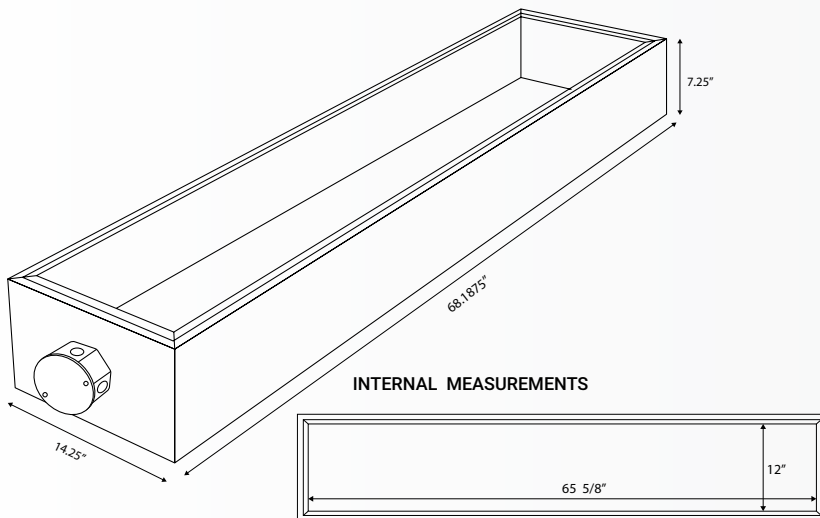

61"

FEATURES

Eurofase Fire-Rated box is built with fire-resistant materials to enhance safety and prevent the spread of fire in commercial and residential spaces. Crafted with durable materials to withstand the rigors of installation and provide long-lasting performance.

Project

Type

Date

Address

Company

- Compatible with all EF heaters
- Designed for commercial and residential applications.
- UL Type SCX
- Plywood 1/2"

SPECIFICATIONS

ITEM NO.	EF61FRBC
ITEM	Light Grey
DEVICE BOX	Octagonal - 2 1/8"
DRYWALL MATERIAL	Type-X 5/8 in
MATERIAL	Drywall, Plywood, Metal
MOUNTING TYPE	Recessed
INTERNAL MEASUREMENTS	H = 6.625" L = 65 5/8" W = 12"
EXTERNAL MEASUREMENTS	H = 7.25" L = 68.1875" W = 14.25"
COUNTRY OF ORIGIN	Canada
WARRANTY	3 year