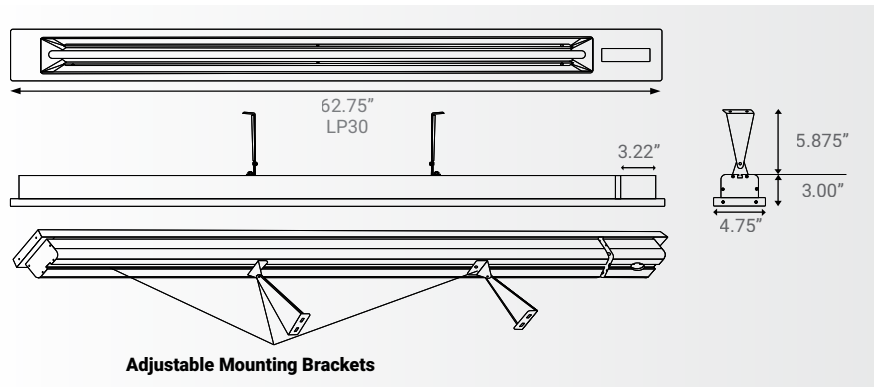

### FEATURES

With a sleek, modern design, the Eurofase Heating 3000W Low Profile heater effortlessly blends into any space. Featuring quartz heating elements and 6-inch wall/ceiling brackets, it delivers warmth and comfort within a 8 ft x 8 ft radius (64 sq.ft.).

### SPECIFICATIONS

WATTAGE	3000 Watts
FAMILY/ SERIES	LP30
VOLTAGE RATING	208V, 240V, 277V, 480V
TOTAL AMPS	14.4A**, 12.5A, 10.8A, 6.25A**
FINISH	Black
CONSTRUCTION	Stainless Steel (304 SS)
HEATING AREA (Approximate)	8'x8' (64 sq.ft.)
COMPATIBLE ELEMENTS	EF30208E, EF30240E, EF30277E, EF30480E
MOUNTING OPTIONS	Wall/ Ceiling
MOUNTING ANGLE (Wall/Ceiling)	30°/45°
LENGTH	62.75"
HEIGHT	4.75"
DEPTH(With 6"Brackets)	8.875" (3"+5.875")
WEIGHT	17 LBS
INFRARED HEAT TECHNOLOGY	MEDIUM WAVE
IPX RATING	IPX4
WARRANTY	3 year