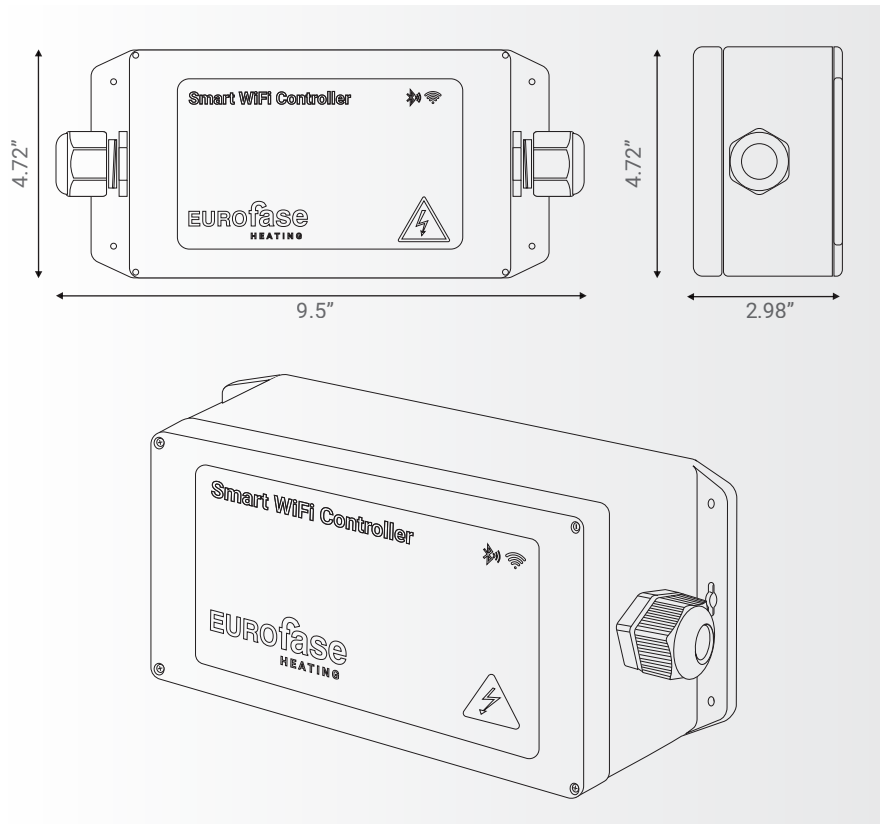

INDOOR / OUTDOOR
RATED

Intertek

FEATURES

Transform any patio heater into a smart device with the Eurofase Heating Smart WiFi Controller! Effortlessly switch your heaters on or off, toggle high/low settings on dual element heaters, and set a timer using your iPhone or Android device. Whether it's a new installation or a retrofit, the Eurofase WiFi Controller adds convenience to your outdoor heating experience.

To ensure optimized safety, the hardware includes a built-in auto shut-off feature set to activate after 4 hours of use.

SPECIFICATIONS

ITEM NO.	EFIKWSM
COLOR	Light Grey
INPUT VOLTAGE	120V/208V/240V
MAX. AMPERAGE	30A
WIRELESS COMMUNICATION	WiFi, Bluetooth
MOUNTING TYPE	Surface mount
HEIGHT	4.72"
LENGTH	9.5"
WIDTH	2.98"
ENCLOSURE RATING	IP65
WARRANTY	3 year

- Compatible with standard single switch and duplex switches