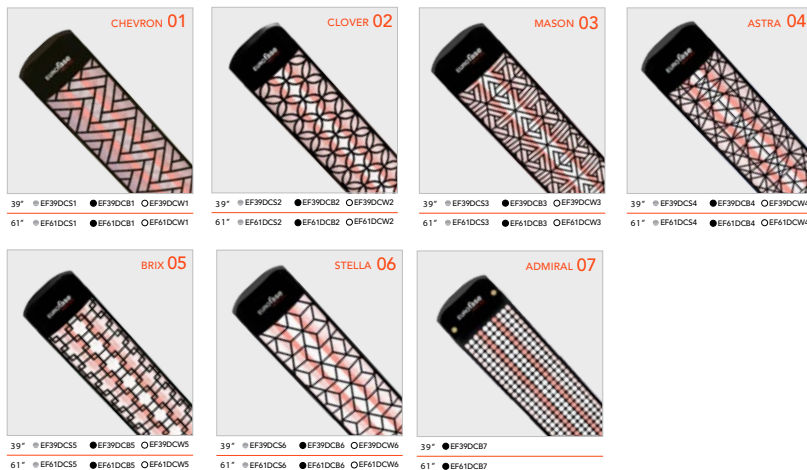

Specifications (LP Series)

Rated Output Wattage*	3000W	4000W
SKU Code	LP30208, LP30240, LP30277, LP30480	LP40208, LP40240, LP40277, LP40480
Quartz Elements	1	1
Volts	208V, 240V, 277V, 480V	208V, 240V, 277V, 480V
Total Amps	14.4A**, 12.5A, 10.8A, 6.25A**	19.2A**, 16.7A, 14.4A, 8.33A**
Mounting Options	Wall/Ceiling	Wall/Ceiling
Mounting Height	7'-9'	8'-10'
Mounting Angle (Wall/Ceiling)	30°/45°	30°/45°
Heating Coverage Area	8'x8'	10'x10'
Dimensions (W"xD"xH")	62.75"x 4.75" x 8.875"	62.75"x 4.75" x 8.875"
Weight (lbs.)	17 lbs.	17 lbs.
Rating	IPX4	IPX4
Warranty	3 Year Warranty	3 Year Warranty

* Actual output wattage ranging from 90% to 105% of the rated output wattage

** Load calculation may change on a 3-phase system feed.

Decor Plate Options

EF Series