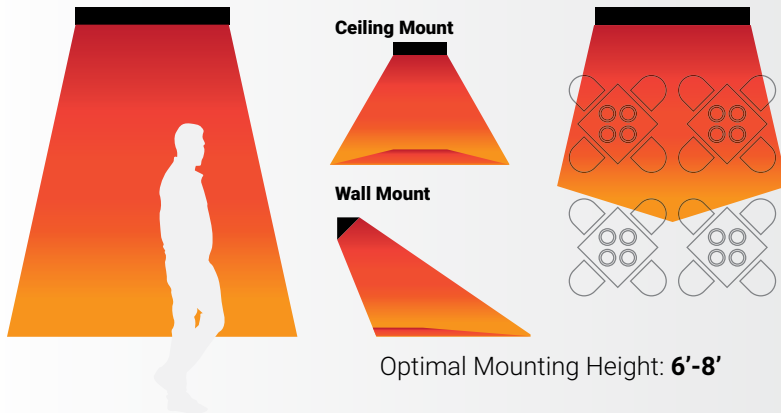

Designed using a mix of functionality and style, these 1500-watt heaters use quartz heating elements and include 6-inch wall/ceiling brackets. The heating range for the Eurofase 39-inch 1500-Watt Single Element heater is approximately 5 feet x 6 feet (30 sq. ft.). These heaters are ideal for indoor spaces.

HEAT COVERAGE AREA: 5'x6' (30 sq.ft.)

SPECIFICATIONS

WATTAGE	1500 Watts
FAMILY/ SERIES	EF15
VOLTAGE RATING	120V
TOTAL AMPS	12.5A
FINISH	Black, Stainless Steel, White, Custom
CONSTRUCTION	Stainless Steel (304 SS)
HEATING AREA (Approximate)	5'x6' (30 sq.ft.)
COMPATIBLE ELEMENTS	EF15120E
MOUNTING OPTIONS	Wall/ Ceiling/ Flush*/ Pole
MOUNTING ANGLE (Wall/Ceiling)	30°/45°
MOUNTING ANGLE (Pole)	0°/15°/30°/45°/60°
LENGTH	39.37"
HEIGHT	8.1875"
DEPTH (With 6.36" Brackets)	9.36" (6.36"+3")
WEIGHT	9.4 LBS
INFRARED HEAT TECHNOLOGY	Medium Wave
IPX RATING	IPX4
WARRANTY	3 years