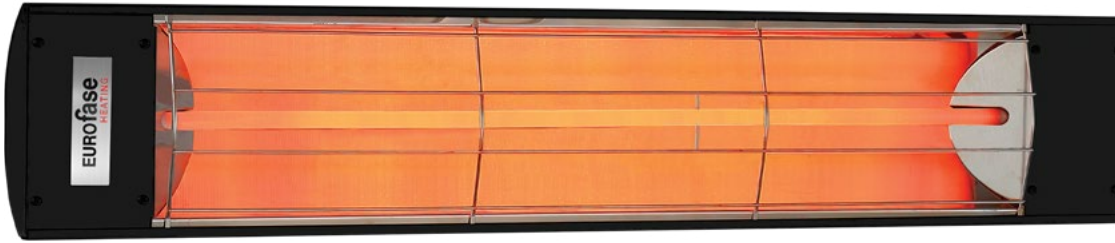

Project _____

Type _____

Date _____

Address _____

Company _____

EF15 Series

Color Options 

FEATURES

Designed using a mix of functionality and style, these 1500-watt heaters use quartz heating elements and include 6-inch wall/ceiling brackets. The heating range for the Eurofase 39-inch 1500-Watt Single Element heater is approximately 5 feet x 6 feet (30 sq. ft.). These heaters are ideal for indoor spaces.

HEAT COVERAGE AREA: 5'x6' (30 sq.ft.)

SPECIFICATIONS

WATTAGE	1500 Watts
FAMILY/ SERIES	EF15
VOLTAGE RATING	120V
TOTAL AMPS	12.5A
FINISH	Black, Stainless Steel, White, Custom
CONSTRUCTION	Stainless Steel (304 SS)
HEATING AREA (Approximate)	5'x6' (30 sq.ft.)
COMPATIBLE ELEMENTS	EF15120E
MOUNTING OPTIONS	Wall/ Ceiling/ Flush*/ Pole
MOUNTING ANGLE (Wall/Ceiling)	30°/45°
MOUNTING ANGLE (Pole)	0°/15°/30°/45°/60°
LENGTH	39.37"
HEIGHT	8.1875"
DEPTH (With 6.36" Brackets)	9.36" (6.36"+3")
WEIGHT	9.4 LBS
INFRARED HEAT TECHNOLOGY	Medium Wave
IPX RATING	IPX4
WARRANTY	3 years

Actual output wattage ranging 90% to 105% of the rated output wattage.
* The Eurofase Heating décor plate is NOT compatible with this flush mount installation.

SPECIFICATION GUIDE

WATTAGE	CODE	VOLTAGE	CODE	FINISH	CODE	DÉCOR PLATE*	DÉCOR PLATE CODE
1500W	EF15	120V	120	STAINLESS STEEL	S	CHEVRON	1
				BLACK	B	CLOVER	2
				WHITE	W	MASON	3
				CUSTOM	CS (RAL#)	ASTRA	4
						BRIX	5
						STELLA	6
						ADMIRAL	7