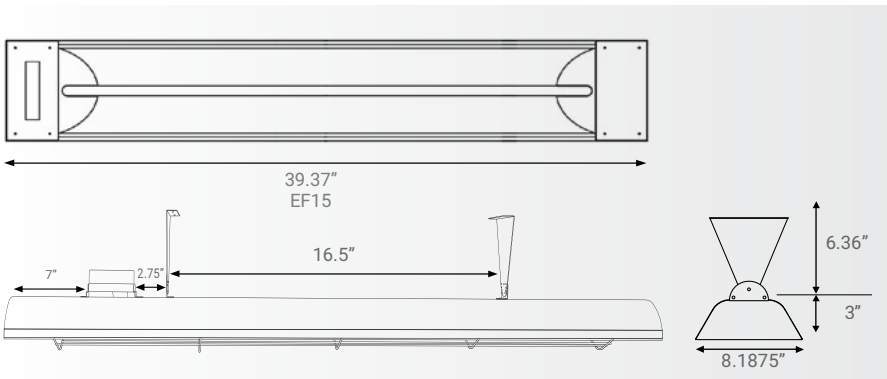

Designed using a mix of functionality and style, these 1500-watt heaters use quartz heating elements and include 6-inch wall/ceiling brackets. The heating range for the Eurofase 39-inch 1500-Watt Single Element heater is approximately 5 feet x 6 feet (30 sq. ft.). These heaters are ideal for indoor spaces.

HEAT COVERAGE AREA: 5'x6' (30 sq.ft.)

SPECIFICATIONS

WATTAGE	1500 Watts
FAMILY/ SERIES	EF15
VOLTAGE RATING	120V
TOTAL AMPS	12.5A
FINISH	Black, Stainless Steel, White, Custom
CONSTRUCTION	Stainless Steel (304 SS)
HEATING AREA (Approximate)	5'x6' (30 sq.ft.)
COMPATIBLE ELEMENTS	EF15120E
MOUNTING OPTIONS	Wall/ Ceiling/ Flush*/ Pole
MOUNTING ANGLE (Wall/Ceiling)	30°/45°
MOUNTING ANGLE (Pole)	0°/15°/30°/45°/60°
LENGTH	39.37"
HEIGHT	8.1875"
DEPTH (With 6.36" Brackets)	9.36" (6.36"+3")
WEIGHT	9.4 LBS
INFRARED HEAT TECHNOLOGY	Medium Wave
IPX RATING	IPX4
WARRANTY	3 years

Actual output wattage ranging 90% to 105% of the rated output wattage.
* The Eurofase Heating décor plate is NOT compatible with this flush mount installation.

SPECIFICATION GUIDE

WATTAGE	CODE	VOLTAGE	CODE	FINISH	CODE	DÉCOR PLATE*	DÉCOR PLATE CODE
1500W	EF15	120V	120	STAINLESS STEEL	S	CHEVRON	1
				BLACK	B	CLOVER	2
				WHITE	W	MASON	3
				CUSTOM	CS (RAL#)	ASTRA	4
						BRIX	5
						STELLA	6
						ADMIRAL	7