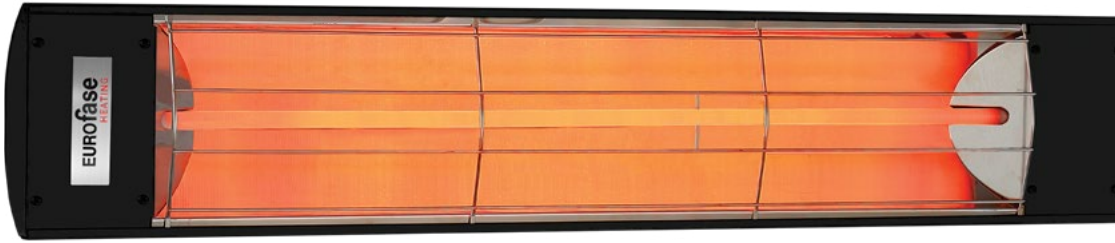

Project _____

Type _____ Date _____

Address _____

Company _____

EF20 Series

Color Options 

FEATURES

Designed using a mix of functionality and style, these 2000-watt heaters use quartz heating elements and include 6-inch wall/ceiling brackets. The heating range for the Eurofase 39-inch 2000-Watt Single Element heater is approximately 6 feet x 6 feet (36 sq. ft.).

HEAT COVERAGE AREA: 6'x6' (36 sq.ft.)

SPECIFICATIONS

WATTAGE	2000 Watts
FAMILY/ SERIES	EF20
VOLTAGE RATING	208V, 240V, 277V, 480V
TOTAL AMPS	9.6A**, 8.3A, 7.2A, 4.2A**
FINISH	Black, Stainless Steel, White, Custom
CONSTRUCTION	Stainless Steel (304 SS)
HEATING AREA (Approximate)	6'x6' (36 sq.ft.)
COMPATIBLE ELEMENTS	EF20208E, EF20240E, EF20277E, EF20480E
MOUNTING OPTIONS	Wall/ Ceiling/ Flush*/ Pole
MOUNTING ANGLE (Wall/Ceiling)	30°/45°
MOUNTING ANGLE (Pole)	0°/15°/30°/45°/60°
LENGTH	39.37"
HEIGHT	8.1875"
DEPTH (With 6.36" Brackets)	9.36" (6.36"+3")
WEIGHT	9.4 LBS
INFRARED HEAT TECHNOLOGY	Medium Wave
IPX RATING	IPX4
WARRANTY	3 years

Actual output wattage ranging 90% to 105% of the rated output wattage.

* The Eurofase Heating décor plate is NOT compatible with this flush mount installation.

** Load calculation may change on a 3-phase system feed.

SPECIFICATION GUIDE

WATTAGE	CODE	VOLTAGE	CODE	FINISH	CODE	DÉCOR PLATE*	DÉCOR PLATE CODE
2000W	EF20	208V	208	STAINLESS STEEL	S	CHEVRON	1
		240V	240	BLACK	B	CLOVER	2
		277V	277	WHITE	W	MASON	3
		480V	480	CUSTOM	CS (RAL#)	ASTRA	4
						BRIX	5
						STELLA	6
						ADMIRAL	7