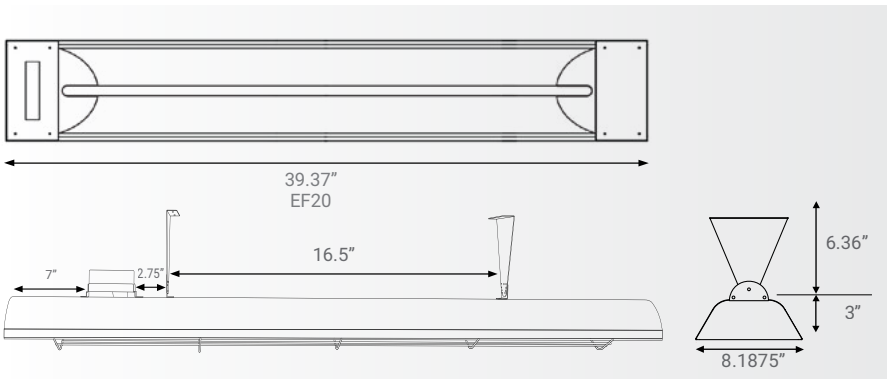

Project _____

Type _____ Date _____

Address _____

Company _____

EF20 Series

Color Options 

FEATURES

Designed using a mix of functionality and style, these 2000-watt heaters use quartz heating elements and include 6-inch wall/ceiling brackets. The heating range for the Eurofase 39-inch 2000-Watt Single Element heater is approximately 6 feet x 6 feet (36 sq. ft.).

HEAT COVERAGE AREA: 6'x6' (36 sq.ft.)

SPECIFICATIONS

WATTAGE	2000 Watts
FAMILY/ SERIES	EF20
VOLTAGE RATING	208V, 240V, 277V, 480V
TOTAL AMPS	9.6A**, 8.3A, 7.2A, 4.2A**
FINISH	Black, Stainless Steel, White, Custom
CONSTRUCTION	Stainless Steel (304 SS)
HEATING AREA (Approximate)	6'x6' (36 sq.ft.)
COMPATIBLE ELEMENTS	EF20208E, EF20240E, EF20277E, EF20480E
MOUNTING OPTIONS	Wall/ Ceiling/ Flush*/ Pole
MOUNTING ANGLE (Wall/Ceiling)	30°/45°
MOUNTING ANGLE (Pole)	0°/15°/30°/45°/60°
LENGTH	39.37"
HEIGHT	8.1875"
DEPTH (With 6.36" Brackets)	9.36" (6.36"+3")
WEIGHT	9.4 LBS
INFRARED HEAT TECHNOLOGY	Medium Wave
IPX RATING	IPX4
WARRANTY	3 years

Actual output wattage ranging 90% to 105% of the rated output wattage.

* The Eurofase Heating décor plate is NOT compatible with this flush mount installation.

** Load calculation may change on a 3-phase system feed.