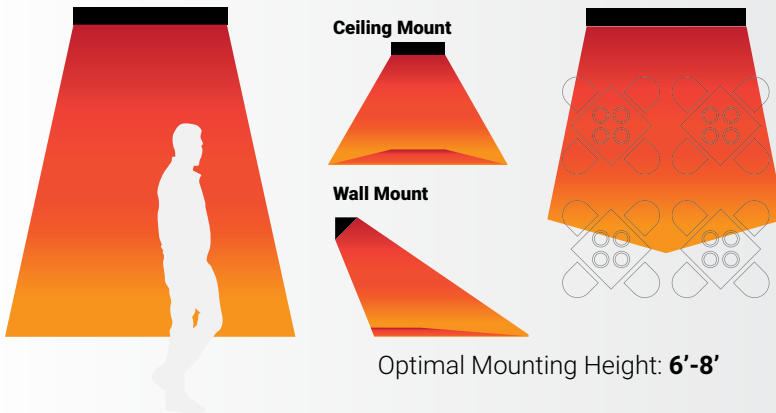

Project _____

Type _____ Date _____

Address _____

Company _____

EF20 Series

Color Options 

FEATURES

Designed using a mix of functionality and style, these 2000-watt heaters use quartz heating elements and include 6-inch wall/ceiling brackets. The heating range for the Eurofase 39-inch 2000-Watt Single Element heater is approximately 6 feet x 6 feet (36 sq. ft.).

HEAT COVERAGE AREA: 6'x6' (36 sq.ft.)

SPECIFICATIONS

WATTAGE	2000 Watts
FAMILY/ SERIES	EF20
VOLTAGE RATING	208V, 240V, 277V, 480V
TOTAL AMPS	9.6A**, 8.3A, 7.2A, 4.2A**
FINISH	Black, Stainless Steel, White, Custom
CONSTRUCTION	Stainless Steel (304 SS)
HEATING AREA (Approximate)	6'x6' (36 sq.ft.)
COMPATIBLE ELEMENTS	EF20208E, EF20240E, EF20277E, EF20480E
MOUNTING OPTIONS	Wall/ Ceiling/ Flush*/ Pole
MOUNTING ANGLE (Wall/Ceiling)	30°/45°
MOUNTING ANGLE (Pole)	0°/15°/30°/45°/60°
LENGTH	39.37"
HEIGHT	8.1875"
DEPTH (With 6.36" Brackets)	9.36" (6.36"+3")
WEIGHT	9.4 LBS
INFRARED HEAT TECHNOLOGY	Medium Wave
IPX RATING	IPX4
WARRANTY	3 years

Actual output wattage ranging 90% to 105% of the rated output wattage.

* The Eurofase Heating décor plate is NOT compatible with this flush mount installation.

** Load calculation may change on a 3-phase system feed.