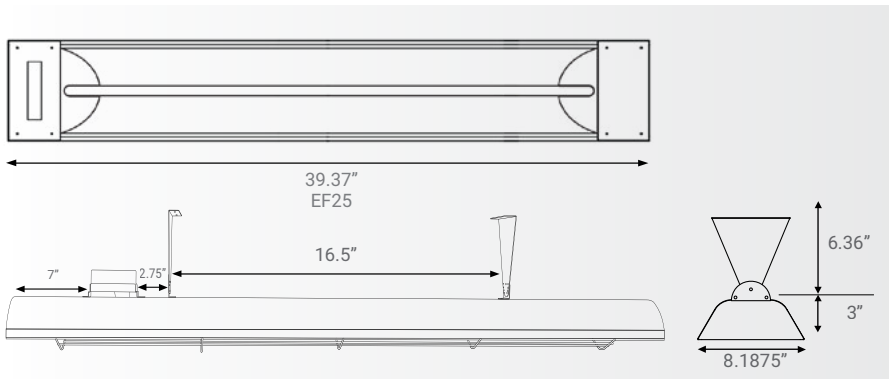

### FEATURES

Designed using a mix of functionality and style, these 2500-watt heaters use quartz heating elements and include 6-inch wall/ceiling brackets. The heating range for the Eurofase 39-inch 2500-Watt Single Element heater is approximately 7 feet x 7 feet (49 sq. ft.).

### SPECIFICATIONS

WATTAGE	2500 Watts
FAMILY/ SERIES	EF25
VOLTAGE RATING	208V, 240V, 277V, 480V
TOTAL AMPS	12A**, 10.4A, 9A, 5.2A**
FINISH	Black, Stainless Steel, White, Custom
CONSTRUCTION	Stainless Steel (304 SS)
HEATING AREA (Approximate)	7'x7' (49 sq.ft.)
COMPATIBLE ELEMENTS	EF25208E, EF25240E, EF25277E, EF25480E
MOUNTING OPTIONS	Wall/ Ceiling/ Flush*/ Pole
MOUNTING ANGLE (Wall/Ceiling)	30°/45°
MOUNTING ANGLE (Pole)*	0°/15°/30°/45°/60°
LENGTH	39.37"
HEIGHT	8.1875"
DEPTH (With 6.36" Brackets)	9.36" (6.36"+3")
WEIGHT	9.4 LBS
INFRARED HEAT TECHNOLOGY	Medium Wave
IPX RATING	IPX4
WARRANTY	3 years