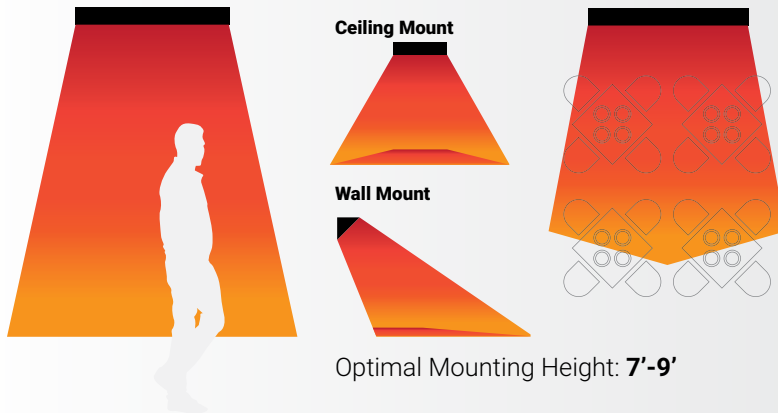

### FEATURES

Designed using a mix of functionality and style, these 2500-watt heaters use quartz heating elements and include 6-inch wall/ceiling brackets. The heating range for the Eurofase 39-inch 2500-Watt Single Element heater is approximately 7 feet x 7 feet (49 sq. ft.).

### SPECIFICATIONS

WATTAGE	2500 Watts
FAMILY/ SERIES	EF25
VOLTAGE RATING	208V, 240V, 277V, 480V
TOTAL AMPS	12A**, 10.4A, 9A, 5.2A**
FINISH	Black, Stainless Steel, White, Custom
CONSTRUCTION	Stainless Steel (304 SS)
HEATING AREA (Approximate)	7'x7' (49 sq.ft.)
COMPATIBLE ELEMENTS	EF25208E, EF25240E, EF25277E, EF25480E
MOUNTING OPTIONS	Wall/ Ceiling/ Flush*/ Pole
MOUNTING ANGLE (Wall/Ceiling)	30°/45°
MOUNTING ANGLE (Pole)*	0°/15°/30°/45°/60°
LENGTH	39.37"
HEIGHT	8.1875"
DEPTH (With 6.36" Brackets)	9.36" (6.36"+3")
WEIGHT	9.4 LBS
INFRARED HEAT TECHNOLOGY	Medium Wave
IPX RATING	IPX4
WARRANTY	3 years