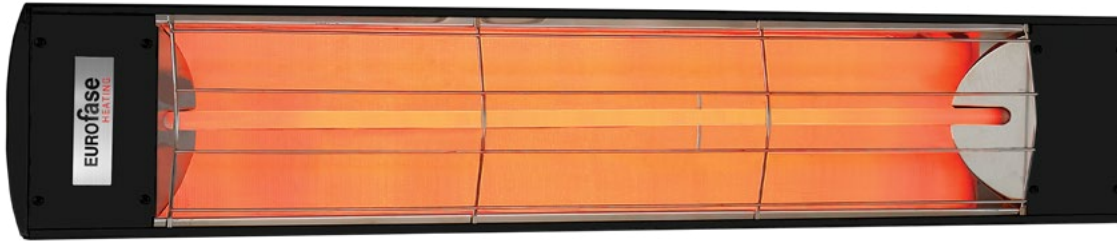

## EF25 Series

Color Options 

### FEATURES

Designed using a mix of functionality and style, these 2500-watt heaters use quartz heating elements and include 6-inch wall/ceiling brackets. The heating range for the Eurofase 39-inch 2500-Watt Single Element heater is approximately 7 feet x 7 feet (49 sq. ft.).

### SPECIFICATIONS

WATTAGE	2500 Watts
FAMILY/ SERIES	EF25
VOLTAGE RATING	208V, 240V, 277V, 480V
TOTAL AMPS	12A**, 10.4A, 9A, 5.2A**
FINISH	Black, Stainless Steel, White, Custom
CONSTRUCTION	Stainless Steel (304 SS)
HEATING AREA (Approximate)	7'x7' (49 sq.ft.)
COMPATIBLE ELEMENTS	EF25208E, EF25240E, EF25277E, EF25480E
MOUNTING OPTIONS	Wall/ Ceiling/ Flush*/ Pole
MOUNTING ANGLE (Wall/Ceiling)	30°/45°
MOUNTING ANGLE (Pole)*	0°/15°/30°/45°/60°
LENGTH	39.37"
HEIGHT	8.1875"
DEPTH (With 6.36" Brackets)	9.36" (6.36"+3")
WEIGHT	9.4 LBS
INFRARED HEAT TECHNOLOGY	Medium Wave
IPX RATING	IPX4
WARRANTY	3 years