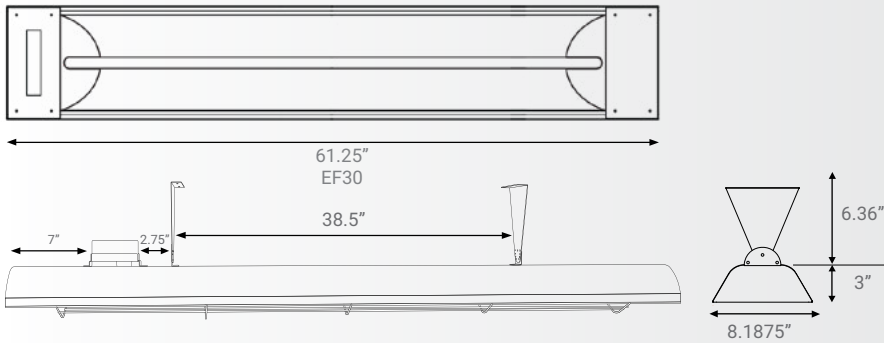

EF30 Series

Color Options

FEATURES

Designed using a mix of functionality and style, these 3000-watt heaters use quartz heating elements and include 6-inch wall/ceiling brackets. The heating range for the Eurofase 61-inch 3000-Watt Single element heater is approximately 8 feet x 8 feet (64 sq. ft.).

HEAT COVERAGE AREA: 8'x8' (64 sq.ft.)

Project _____

Type _____

Date _____

Address _____

Company _____

SPECIFICATIONS

WATTAGE	3000 Watts
FAMILY/ SERIES	EF30
VOLTAGE RATING	208V, 240V, 277V, 480V
TOTAL AMPS	14.4A**, 12.5A, 10.8A, 6.25A**
FINISH	Black, Stainless Steel, White, Custom
CONSTRUCTION	Stainless Steel (304 SS)
HEATING AREA (Approximate)	8'x8' (64 sq.ft.)
COMPATIBLE ELEMENTS	EF30208E, EF30240E, EF30277E, EF30480
MOUNTING OPTIONS	Wall/ Ceiling/ Flush*/ Pole
MOUNTING ANGLE (Wall/Ceiling)	30°/45°
MOUNTING ANGLE (Pole)	0°/15°/30°/45°/60°
LENGTH	61.25"
HEIGHT	8.1875"
DEPTH (With 6.36" Brackets)	9.36" (6.36"+3")
WEIGHT	14.8 LBS
INFRARED HEAT TECHNOLOGY	Medium Wave
IPX RATING	IPX4
WARRANTY	3 years

Actual output wattage ranging 90% to 105% of the rated output wattage.

* The Eurofase Heating décor plate is NOT compatible with this flush mount installation.

** Load calculation may change on a 3-phase system feed.