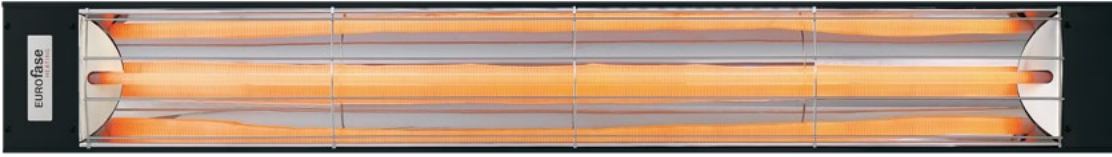

EF30 Series

Color Options

FEATURES

Designed using a mix of functionality and style, these 3000-watt heaters use quartz heating elements and include 6-inch wall/ceiling brackets. The heating range for the Eurofase 61-inch 3000-Watt Single element heater is approximately 8 feet x 8 feet (64 sq. ft.).

HEAT COVERAGE AREA: 8'x8' (64 sq.ft.)

Project _____

Type _____

Date _____

Address _____

Company _____

SPECIFICATIONS

WATTAGE	3000 Watts
FAMILY/ SERIES	EF30
VOLTAGE RATING	208V, 240V, 277V, 480V
TOTAL AMPS	14.4A**, 12.5A, 10.8A, 6.25A**
FINISH	Black, Stainless Steel, White, Custom
CONSTRUCTION	Stainless Steel (304 SS)
HEATING AREA (Approximate)	8'x8' (64 sq.ft.)
COMPATIBLE ELEMENTS	EF30208E, EF30240E, EF30277E, EF30480
MOUNTING OPTIONS	Wall/ Ceiling/ Flush*/ Pole
MOUNTING ANGLE (Wall/Ceiling)	30°/45°
MOUNTING ANGLE (Pole)	0°/15°/30°/45°/60°
LENGTH	61.25"
HEIGHT	8.1875"
DEPTH (With 6.36" Brackets)	9.36" (6.36"+3")
WEIGHT	14.8 LBS
INFRARED HEAT TECHNOLOGY	Medium Wave
IPX RATING	IPX4
WARRANTY	3 years

Actual output wattage ranging 90% to 105% of the rated output wattage.

* The Eurofase Heating décor plate is NOT compatible with this flush mount installation.

** Load calculation may change on a 3-phase system feed.

SPECIFICATION GUIDE

WATTAGE	CODE	VOLTAGE	CODE	FINISH	CODE	DÉCOR PLATE*	DÉCOR PLATE CODE
3000W	EF30	208V	208	STAINLESS STEEL	S	CHEVRON	1
		240V	240	BLACK	B	CLOVER	2
		277V	277	WHITE	W	MASON	3
		480V	480	CUSTOM	CS (RAL#)	ASTRA	4
						BRIX	5
						STELLA	6
						ADMIRAL	7