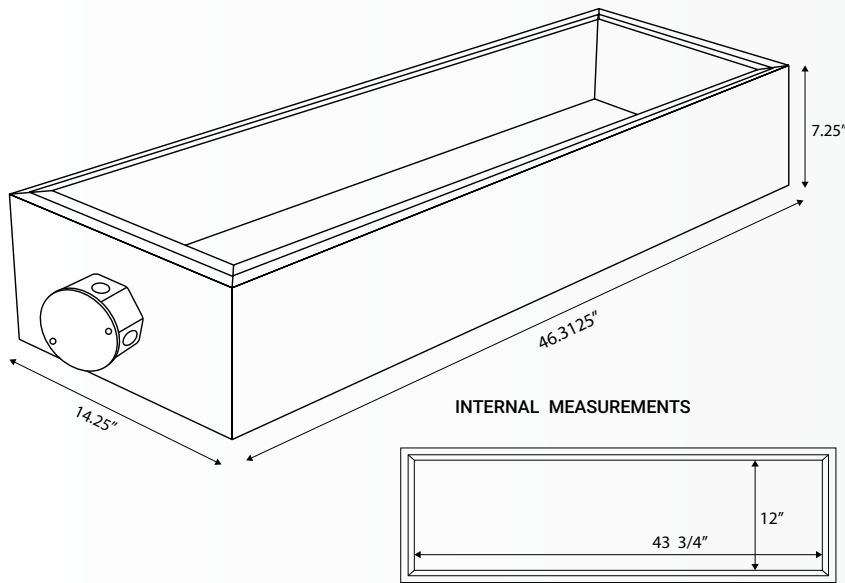

39"

FEATURES

Eurofase Fire-Rated box is built with fire-resistant materials to enhance safety and prevent the spread of fire in commercial and residential spaces. Crafted with durable materials to withstand the rigors of installation and provide long-lasting performance.

Project _____

Type _____

Date _____

Address _____

Company _____

- Compatible with all EF heaters
- Designed for commercial and residential applications.
- UL Type SCX
- Plywood 1/2"

SPECIFICATIONS

ITEM NO.	EF39FRBC
ITEM	Light Grey
DEVICE BOX	Octagonal - 2 1/8"
DRYWALL MATERIAL	Type-X 5/8 in
MATERIAL	Drywall, Plywood, Metal
MOUNTING TYPE	Recessed
INTERNAL MEASUREMENTS	H = 6.625" L = 43 3/4" W = 12"
EXTERNAL MEASUREMENTS	H = 7.25" L = 46.3125" W = 14.25"
COUNTRY OF ORIGIN	Canada
WARRANTY	3 years