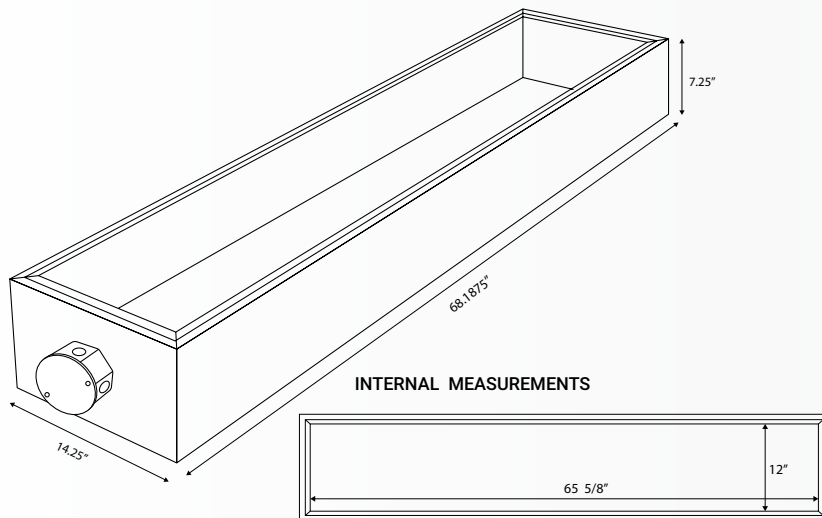

61"

FEATURES

Eurofase Fire-Rated box is built with fire-resistant materials to enhance safety and prevent the spread of fire in commercial and residential spaces. Crafted with durable materials to withstand the rigors of installation and provide long-lasting performance.

Project

Type

Date

Address

Company

- Compatible with all EF heaters
- Designed for commercial and residential applications.
- UL Type SCX
- Plywood 1/2"

SPECIFICATIONS

ITEM NO.	EF61FRBC
ITEM	Light Grey
DEVICE BOX	Octagonal - 2 1/8"
DRYWALL MATERIAL	Type-X 5/8 in
MATERIAL	Drywall, Plywood, Metal
MOUNTING TYPE	Recessed
INTERNAL MEASUREMENTS	H = 6.625" L = 65 5/8" W = 12"
EXTERNAL MEASUREMENTS	H = 7.25" L = 68.1875" W = 14.25"
COUNTRY OF ORIGIN	Canada
WARRANTY	3 years