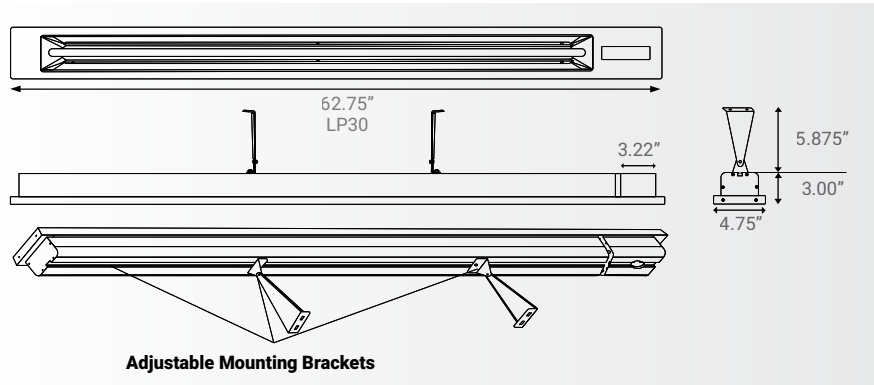

Project _____

Type _____

Date _____

Address _____

Company _____

Color Options ●

FEATURES

With a sleek, modern design, the Eurofase Heating 3000W Low Profile heater effortlessly blends into any space. Featuring quartz heating elements and 6-inch wall/ceiling brackets, it delivers warmth and comfort within a 8 ft x 8 ft radius (64 sq.ft).

SPECIFICATIONS

WATTAGE	3000 Watts
FAMILY/ SERIES	LP30
VOLTAGE RATING	208V, 240V, 277V, 480V
TOTAL AMPS	12.5A**, 10.8A,
FINISH	Black
CONSTRUCTION	Stainless Steel (304 SS)
HEATING AREA (Approximate)	8'x8' (64 sq.ft.)
COMPATIBLE ELEMENTS	EF30208E, EF30240E, EF30277E, EF30480E
MOUNTING OPTIONS	Wall/ Ceiling
MOUNTING ANGLE (Wall/Ceiling)	30°/45°
LENGTH	62.75"
HEIGHT	4.75"
DEPTH (With 6" Brackets)	8.875" (3"+5.875")
WEIGHT	17 LBS
INFRARED HEAT TECHNOLOGY	Medium Wave
IPX RATING	IPX4
WARRANTY	3 years

Actual output wattage ranging 90% to 105% of the rated output wattage.
** Load calculation may change on a 3-phase system feed.

HEAT COVERAGE AREA: 8'x8' (64 sq.ft.)

SPECIFICATION GUIDE

WATTAGE	CODE	VOLTAGE	CODE	FINISH	CODE
3000W	LP30	208V	208	BLACK	B
		240V	240		
		277V	277		
		480V	480		

ORDERING GUIDE EXAMPLE:

3000W + 240V + BLACK FINISH = LP30 + 240 + B = LP30240B