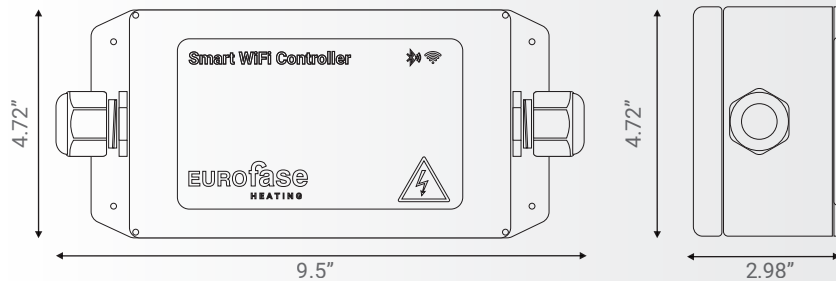

### SPECIFICATIONS

ITEM NO.	EFIKWSM
COLOR	Light Grey
INPUT VOLTAGE	120V/208V/240V
MAX. AMPERAGE	30A
WIRELESS COMMUNICATION	WiFi, Bluetooth
MOUNTING TYPE	Surface mount
HEIGHT	4.72"
LENGTH	9.5"
WIDTH	2.98"
ENCLOSURE RATING	IP65
WARRANTY	3 years