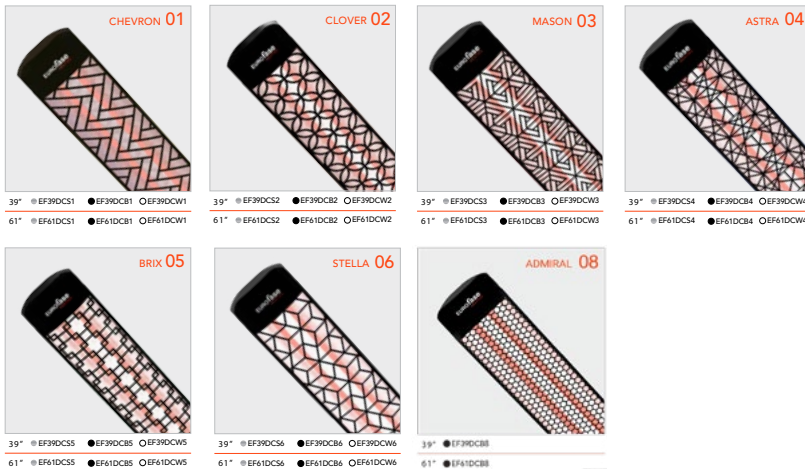

Specifications (LP Series)

Rated Output Wattage*	3000W	4000W
SKU Code	LP30208, LP30240, LP30277, LP30480	LP40208, LP40240, LP40277, LP40480
Quartz Elements	1	1
Volts	208V, 240V, 277V, 480V	208V, 240V, 277V, 480V
Total Amps	14.4A**, 12.5A, 10.8A, 6.25A**	19.2A**, 16.7A, 14.4A, 8.33A**
Mounting Options	Wall/Ceiling	Wall/Ceiling
Mounting Height	7'-9'	8'-10'
Mounting Angle (Wall/Ceiling)	30°/45°	30°/45°
Heating Coverage Area	8'x8'	10'x10'
Dimensions (W"xD"xH")	62.75"x 4.75" x 8.875"	62.75"x 4.75" x 8.875"
Weight (lbs.)	17 lbs.	17 lbs.
Rating	IPX4	IPX4
Warranty	3 Year Warranty	3 Year Warranty

* Actual output wattage ranging from 90% to 105% of the rated output wattage

** Load calculation may change on a 3-phase system feed.

Decor Plate Options

EF Series