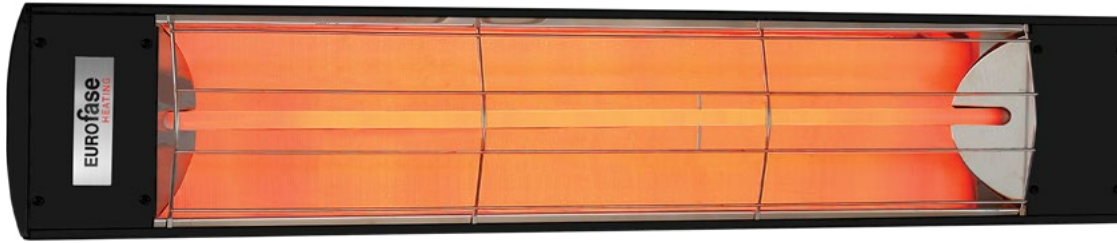

EF15 Series

Project _____

Type _____

Date _____

Address _____

Company _____

Color Options

FEATURES

Designed using a mix of functionality and style, these 1500-watt heaters use quartz heating elements and include 6-inch wall/ceiling brackets. The heating range for the Eurofase 39-inch 1500-Watt Single Element heater is approximately 5 feet x 6 feet (30 sq. ft.). These heaters are ideal for indoor spaces.

HEAT COVERAGE AREA: 5'x6' (30 sq.ft.)

SPECIFICATIONS

WATTAGE	1500 Watts
FAMILY/ SERIES	EF15
VOLTAGE RATING	120V
TOTAL AMPS	12.5A
FINISH	Black, Stainless Steel, White, Custom
CONSTRUCTION	Stainless Steel (304 SS)
HEATING AREA (Approximate)	5'x6' (30 sq.ft.)
COMPATIBLE ELEMENTS	EF15120E
MOUNTING OPTIONS	Wall/ Ceiling/ Flush*/ Pole
MOUNTING ANGLE (Wall/Ceiling)	30°/45°
MOUNTING ANGLE (Pole)	0°/15°/30°/45°/60°
LENGTH	39.37"
HEIGHT	8.18"
DEPTH (With 6.36" Brackets)	9.35" (6.35"+3")
WEIGHT	9.4 LBS
INFRARED HEAT TECHNOLOGY	Medium Wave
IPX RATING	IPX4
WARRANTY	3 years

Actual output wattage ranging 90% to 105% of the rated output wattage.
* The Eurofase Heating décor plate is NOT compatible with this flush mount installation.

SPECIFICATION GUIDE

WATTAGE	CODE	VOLTAGE	CODE	FINISH	CODE	DÉCOR PLATE*	DÉCOR PLATE CODE
1500W	EF15	120V	120	STAINLESS STEEL	S	CHEVRON	1
				BLACK	B	CLOVER	2
				WHITE	W	MASON	3
				CUSTOM	CS (RAL#)	ASTRA	4
						BRIX	5
						STELLA	6
						ADMIRAL	7