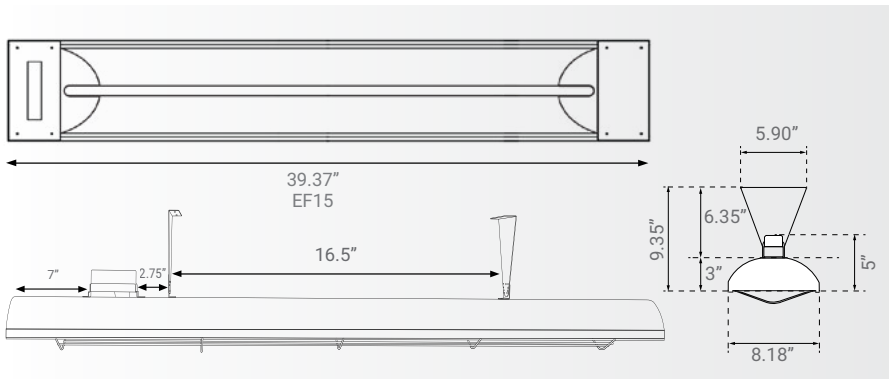

Designed using a mix of functionality and style, these 1500-watt heaters use quartz heating elements and include 6-inch wall/ceiling brackets. The heating range for the Eurofase 39-inch 1500-Watt Single Element heater is approximately 5 feet x 6 feet (30 sq. ft.). These heaters are ideal for indoor spaces.

HEAT COVERAGE AREA: 5'x6' (30 sq.ft.)

SPECIFICATIONS

WATTAGE	1500 Watts
FAMILY/ SERIES	EF15
VOLTAGE RATING	120V
TOTAL AMPS	12.5A
FINISH	Black, Stainless Steel, White, Custom
CONSTRUCTION	Stainless Steel (304 SS)
HEATING AREA (Approximate)	5'x6' (30 sq.ft.)
COMPATIBLE ELEMENTS	EF15120E
MOUNTING OPTIONS	Wall/ Ceiling/ Flush*/ Pole
MOUNTING ANGLE (Wall/Ceiling)	30°/45°
MOUNTING ANGLE (Pole)	0°/15°/30°/45°/60°
LENGTH	39.37"
HEIGHT	8.18"
DEPTH (With 6.36" Brackets)	9.35" (6.35"+3")
WEIGHT	9.4 LBS
INFRARED HEAT TECHNOLOGY	Medium Wave
IPX RATING	IPX4
WARRANTY	3 years

Actual output wattage ranging 90% to 105% of the rated output wattage.
* The Eurofase Heating décor plate is NOT compatible with this flush mount installation.

SPECIFICATION GUIDE

WATTAGE	CODE	VOLTAGE	CODE	FINISH	CODE	DÉCOR PLATE*	DÉCOR PLATE CODE
1500W	EF15	120V	120	STAINLESS STEEL	S	CHEVRON	1
				BLACK	B	CLOVER	2
				WHITE	W	MASON	3
				CUSTOM	CS (RAL#)	ASTRA	4
						BRIX	5
						STELLA	6
						ADMIRAL	7