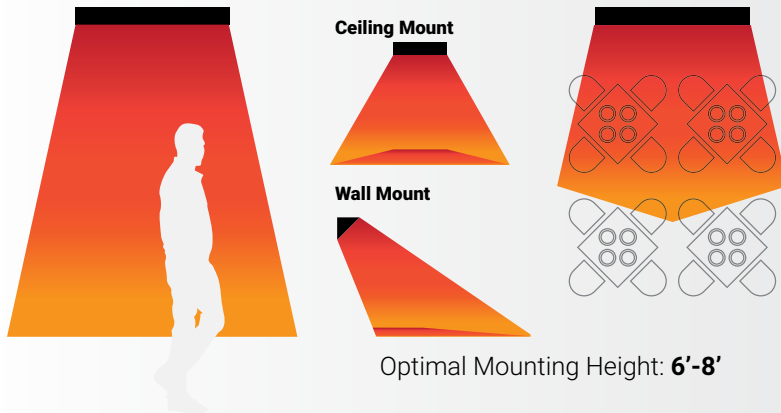

Designed using a mix of functionality and style, these 1500-watt heaters use quartz heating elements and include 6-inch wall/ceiling brackets. The heating range for the Eurofase 39-inch 1500-Watt Single Element heater is approximately 5 feet x 6 feet (30 sq. ft.). These heaters are ideal for indoor spaces.

HEAT COVERAGE AREA: 5'x6' (30 sq.ft.)

SPECIFICATIONS

WATTAGE	1500 Watts
FAMILY/ SERIES	EF15
VOLTAGE RATING	120V
TOTAL AMPS	12.5A
FINISH	Black, Stainless Steel, White, Custom
CONSTRUCTION	Stainless Steel (304 SS)
HEATING AREA (Approximate)	5'x6' (30 sq.ft.)
COMPATIBLE ELEMENTS	EF15120E
MOUNTING OPTIONS	Wall/ Ceiling/ Flush*/ Pole
MOUNTING ANGLE (Wall/Ceiling)	30°/45°
MOUNTING ANGLE (Pole)	0°/15°/30°/45°/60°
LENGTH	39.37"
HEIGHT	8.18"
DEPTH (With 6.36" Brackets)	9.35" (6.35"+3")
WEIGHT	9.4 LBS
INFRARED HEAT TECHNOLOGY	Medium Wave
IPX RATING	IPX4
WARRANTY	3 years