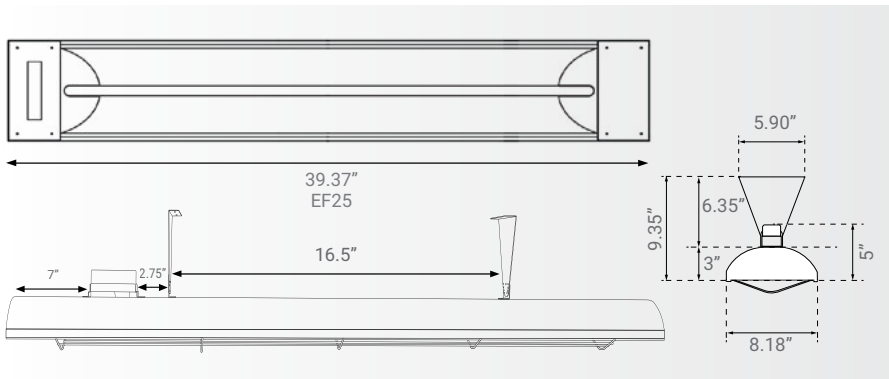

Designed using a mix of functionality and style, these 2500-watt heaters use quartz heating elements and include 6-inch wall/ceiling brackets. The heating range for the Eurofase 39-inch 2500-Watt Single Element heater is approximately 7 feet x 7 feet (49 sq. ft.).

HEAT COVERAGE AREA: 7'x7' (49 sq.ft.)

SPECIFICATIONS

WATTAGE	2500 Watts
FAMILY/ SERIES	EF25
VOLTAGE RATING	208V, 240V, 277V, 480V
TOTAL AMPS	12A**, 10.4A, 9A, 5.2A**
FINISH	Black, Stainless Steel, White, Custom
CONSTRUCTION	Stainless Steel (304 SS)
HEATING AREA (Approximate)	7'x7' (49 sq.ft.)
COMPATIBLE ELEMENTS	EF25208E, EF25240E, EF25277E, EF25480E
MOUNTING OPTIONS	Wall/ Ceiling/ Flush*/ Pole
MOUNTING ANGLE (Wall/Ceiling)	30°/45°
MOUNTING ANGLE (Pole)*	0°/15°/30°/45°/60°
LENGTH	39.37"
HEIGHT	8.18"
DEPTH (With 6.36" Brackets)	9.35" (6.35"+3")
WEIGHT	9.4 LBS
INFRARED HEAT TECHNOLOGY	Medium Wave
IPX RATING	IPX4
WARRANTY	3 years

Actual output wattage ranging 90% to 105% of the rated output wattage.

* The Eurofase Heating décor plate is NOT compatible with this flush mount installation.

** Load calculation may change on a 3-phase system feed