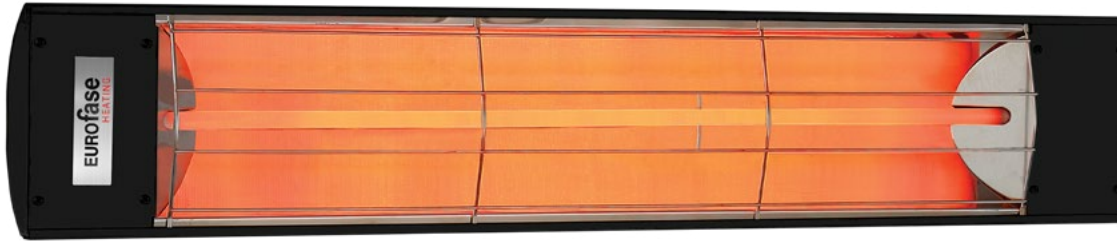

EF25 Series

Project _____

Type _____

Date _____

Address _____

Company _____

Color Options

FEATURES

Designed using a mix of functionality and style, these 2500-watt heaters use quartz heating elements and include 6-inch wall/ceiling brackets. The heating range for the Eurofase 39-inch 2500-Watt Single Element heater is approximately 7 feet x 7 feet (49 sq. ft.).

HEAT COVERAGE AREA: 7'x7' (49 sq.ft.)

SPECIFICATIONS

WATTAGE	2500 Watts
FAMILY/ SERIES	EF25
VOLTAGE RATING	208V, 240V, 277V, 480V
TOTAL AMPS	12A**, 10.4A, 9A, 5.2A**
FINISH	Black, Stainless Steel, White, Custom
CONSTRUCTION	Stainless Steel (304 SS)
HEATING AREA (Approximate)	7'x7' (49 sq.ft.)
COMPATIBLE ELEMENTS	EF25208E, EF25240E, EF25277E, EF25480E
MOUNTING OPTIONS	Wall/ Ceiling/ Flush*/ Pole
MOUNTING ANGLE (Wall/Ceiling)	30°/45°
MOUNTING ANGLE (Pole)*	0°/15°/30°/45°/60°
LENGTH	39.37"
HEIGHT	8.18"
DEPTH (With 6.36" Brackets)	9.35" (6.35"+3")
WEIGHT	9.4 LBS
INFRARED HEAT TECHNOLOGY	Medium Wave
IPX RATING	IPX4
WARRANTY	3 years

Actual output wattage ranging 90% to 105% of the rated output wattage.

* The Eurofase Heating décor plate is NOT compatible with this flush mount installation.

** Load calculation may change on a 3-phase system feed