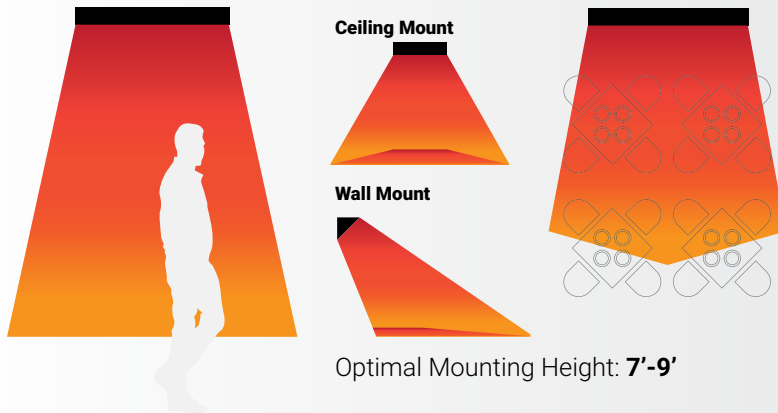

Designed using a mix of functionality and style, these 2500-watt heaters use quartz heating elements and include 6-inch wall/ceiling brackets. The heating range for the Eurofase 39-inch 2500-Watt Single Element heater is approximately 7 feet x 7 feet (49 sq. ft.).

HEAT COVERAGE AREA: 7'x7' (49 sq.ft.)

SPECIFICATIONS

WATTAGE	2500 Watts
FAMILY/ SERIES	EF25
VOLTAGE RATING	208V, 240V, 277V, 480V
TOTAL AMPS	12A**, 10.4A, 9A, 5.2A**
FINISH	Black, Stainless Steel, White, Custom
CONSTRUCTION	Stainless Steel (304 SS)
HEATING AREA (Approximate)	7'x7' (49 sq.ft.)
COMPATIBLE ELEMENTS	EF25208E, EF25240E, EF25277E, EF25480E
MOUNTING OPTIONS	Wall/ Ceiling/ Flush*/ Pole
MOUNTING ANGLE (Wall/Ceiling)	30°/45°
MOUNTING ANGLE (Pole)*	0°/15°/30°/45°/60°
LENGTH	39.37"
HEIGHT	8.18"
DEPTH (With 6.36" Brackets)	9.35" (6.35"+3")
WEIGHT	9.4 LBS
INFRARED HEAT TECHNOLOGY	Medium Wave
IPX RATING	IPX4
WARRANTY	3 years