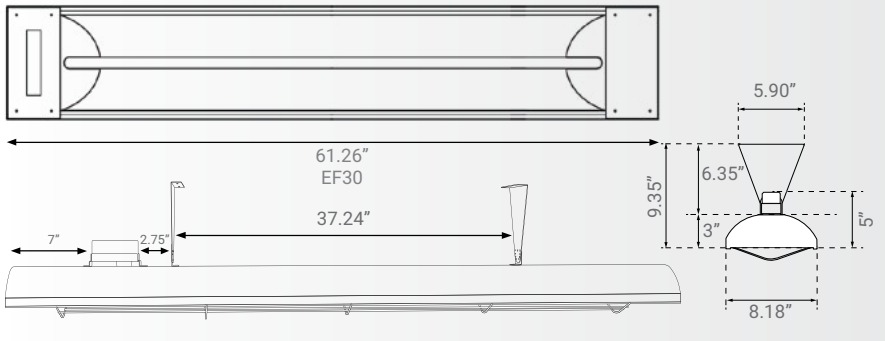

EF30 Series

Color Options

FEATURES

Designed using a mix of functionality and style, these 3000-watt heaters use quartz heating elements and include 6-inch wall/ceiling brackets. The heating range for the Eurofase 61-inch 3000-Watt Single element heater is approximately 8 feet x 8 feet (64 sq. ft.).

HEAT COVERAGE AREA: 8'x8' (64 sq.ft.)

Project _____

Type _____

Date _____

Address _____

Company _____

SPECIFICATIONS

WATTAGE	3000 Watts
FAMILY/ SERIES	EF30
VOLTAGE RATING	208V, 240V, 277V, 480V
TOTAL AMPS	14.4A**, 12.5A, 10.8A, 6.25A**
FINISH	Black, Stainless Steel, White, Custom
CONSTRUCTION	Stainless Steel (304 SS)
HEATING AREA (Approximate)	8'x8' (64 sq.ft.)
COMPATIBLE ELEMENTS	EF30208E, EF30240E, EF30277E, EF30480
MOUNTING OPTIONS	Wall/ Ceiling/ Flush*/ Pole
MOUNTING ANGLE (Wall/Ceiling)	30°/45°
MOUNTING ANGLE (Pole)	0°/15°/30°/45°/60°
LENGTH	61.26"
HEIGHT	8.18"
DEPTH (With 6.36" Brackets)	9.35" (6.35"+3")
WEIGHT	14.8 LBS
INFRARED HEAT TECHNOLOGY	Medium Wave
IPX RATING	IPX4
WARRANTY	3 years

Actual output wattage ranging 90% to 105% of the rated output wattage.

* The Eurofase Heating décor plate is NOT compatible with this flush mount installation.

** Load calculation may change on a 3-phase system feed.