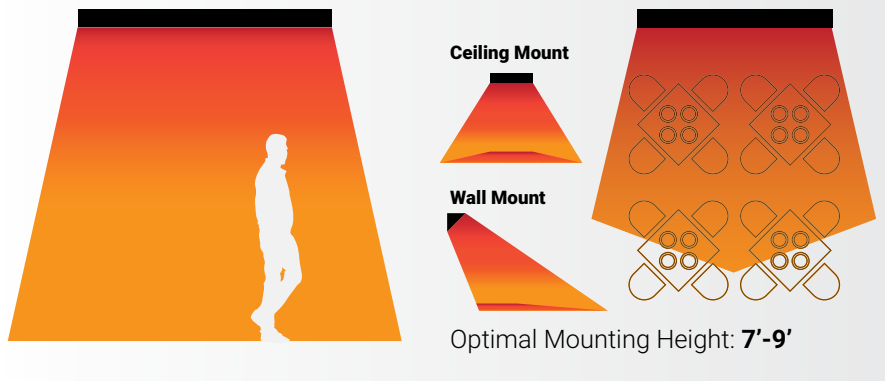

EF30 Series

Color Options

FEATURES

Designed using a mix of functionality and style, these 3000-watt heaters use quartz heating elements and include 6-inch wall/ceiling brackets. The heating range for the Eurofase 61-inch 3000-Watt Single element heater is approximately 8 feet x 8 feet (64 sq. ft.).

HEAT COVERAGE AREA: 8'x8' (64 sq.ft.)

Project _____

Type _____

Date _____

Address _____

Company _____

SPECIFICATIONS

WATTAGE	3000 Watts
FAMILY/ SERIES	EF30
VOLTAGE RATING	208V, 240V, 277V, 480V
TOTAL AMPS	14.4A**, 12.5A, 10.8A, 6.25A**
FINISH	Black, Stainless Steel, White, Custom
CONSTRUCTION	Stainless Steel (304 SS)
HEATING AREA (Approximate)	8'x8' (64 sq.ft.)
COMPATIBLE ELEMENTS	EF30208E, EF30240E, EF30277E, EF30480
MOUNTING OPTIONS	Wall/ Ceiling/ Flush*/ Pole
MOUNTING ANGLE (Wall/Ceiling)	30°/45°
MOUNTING ANGLE (Pole)	0°/15°/30°/45°/60°
LENGTH	61.26"
HEIGHT	8.18"
DEPTH (With 6.36" Brackets)	9.35" (6.35"+3")
WEIGHT	14.8 LBS
INFRARED HEAT TECHNOLOGY	Medium Wave
IPX RATING	IPX4
WARRANTY	3 years