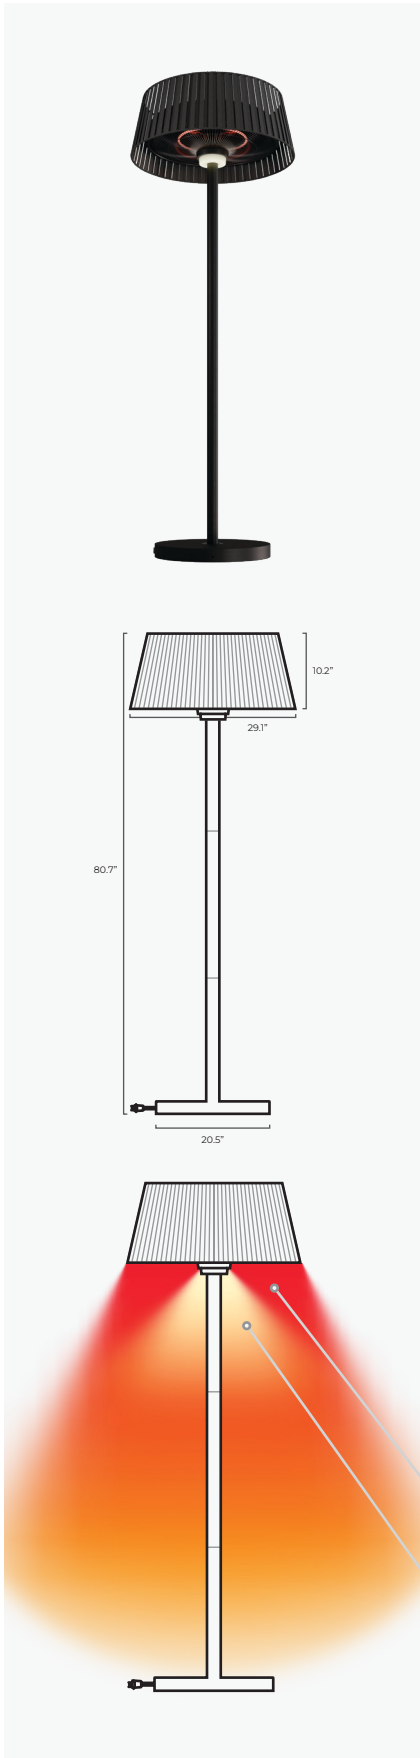

DECORATIVE | FUNCTION | HEATING

# VELLURA FREESTANDING HEATER

Elevate your outdoor experience with our decorative electric freestanding heater and lamp.

Combining warmth and ambience in one elegant design, this versatile piece is perfect for cozy evenings on the patio or stylish indoor gatherings. With its contemporary and sleek aesthetic, this heater adds a touch of sophistication to any setting.